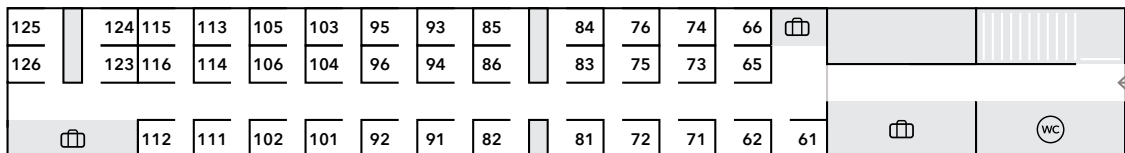

TGV INOUI

Barcelona – París

en cooperación / en coopération

COACH 11
First Class

COACH 12
First Class

COACH 13
First Class

COACH 14
Buffet car

COACH 15
Second Class

COACH 16
Second Class

COACH 17
Second Class

COACH 18
Second Class

UPPER DECK 38 SEATS

LOWER DECK 23 SEATS

COACH 11
First Class

59 SEATS
+ 2 PRM

Vestibule for mobile phone usage