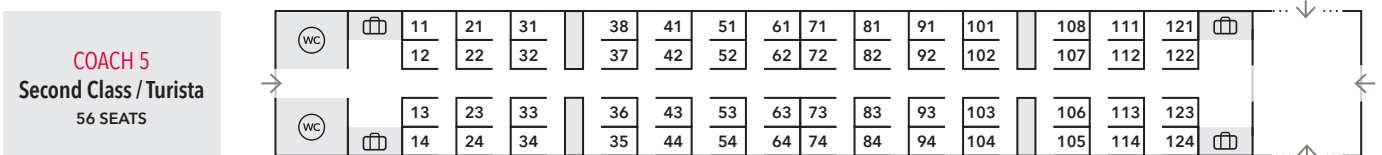

AVE S-100

Madrid – Barcelona – Marseille | Barcelona – Lyon

□ Table 🧳 Luggage 🚻 WC with changing table ♿ PRM space ♿ PRM companion