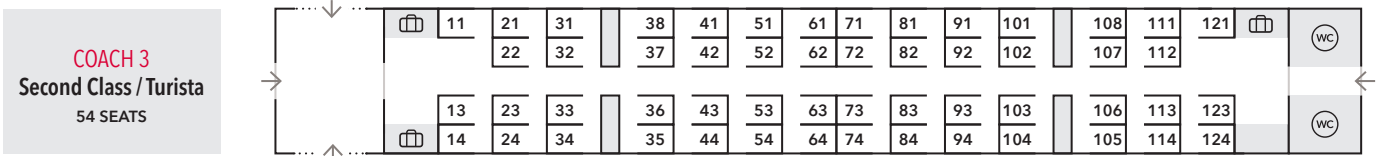

AVE S-100

Madrid – Barcelona – Marseille | Barcelona – Lyon

□ Table 🧳 Luggage 🚻 WC with changing table ♿ PRM space ♿ PRM companion