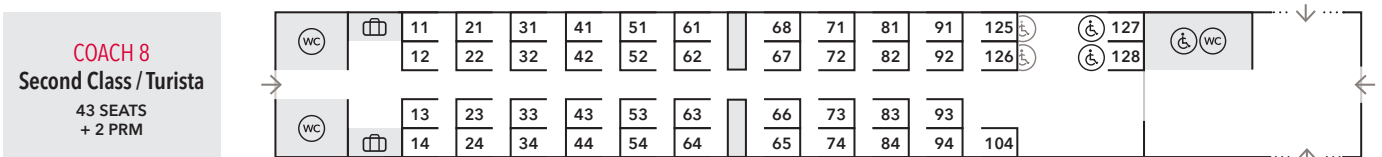

AVE S-100

Madrid – Barcelona – Marseille | Barcelona – Lyon

□ Table 🧳 Luggage 🚻 WC with changing table ♿ PRM space ♿ PRM companion