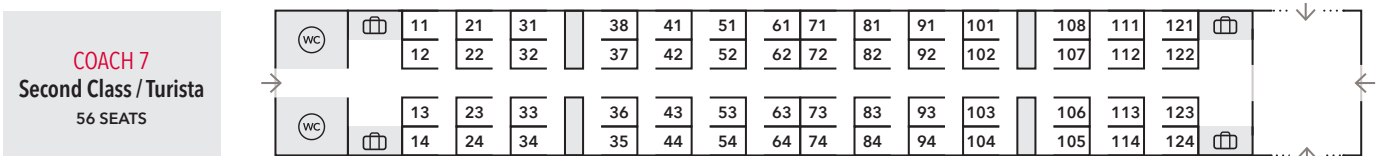

AVE S-100

Madrid – Barcelona – Marseille | Barcelona – Lyon

□ Table 🧳 Luggage 🚻 WC with changing table ♿ PRM space ♿ PRM companion