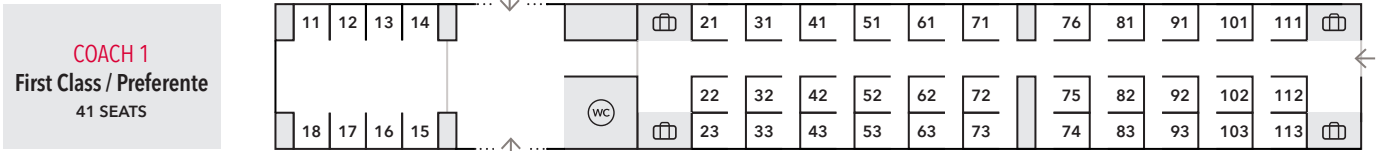

AVE S-100

Madrid – Barcelona – Marseille | Barcelona – Lyon

□ Table 🧳 Luggage 🚻 WC with changing table ♿ PRM space ♿ PRM companion