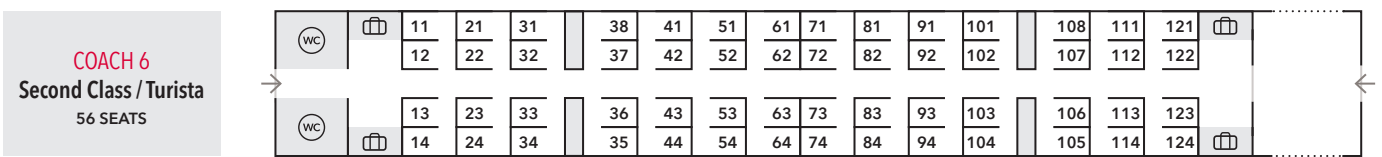

AVE S-100

Madrid – Barcelona – Marseille | Barcelona – Lyon

□ Table 🧳 Luggage 🚻 WC with changing table ♿ PRM space ♿ PRM companion