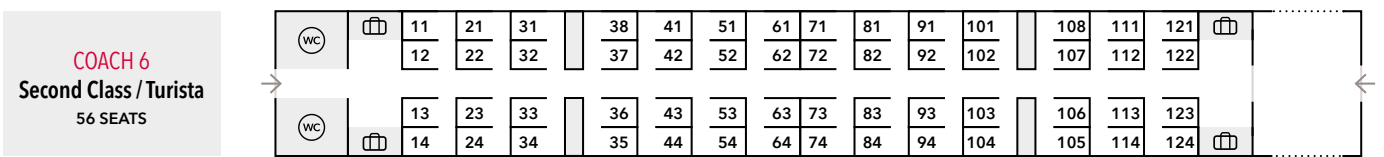

AVE S-100

Madrid – Barcelona – Marseille | Barcelona – Lyon

□ Table 🧳 Luggage 🚻 WC with changing table ♿ PRM space 🧑‍🦺 PRM companion