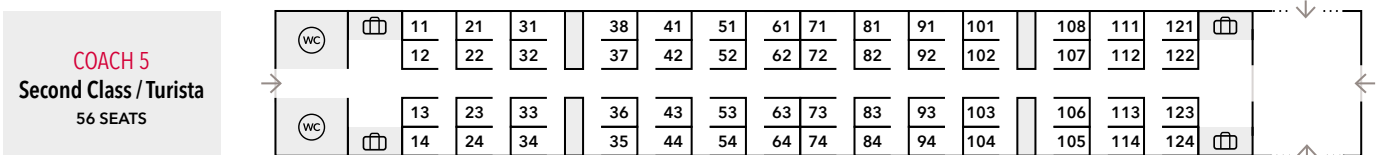

AVE S-100

Madrid – Barcelona – Marseille | Barcelona – Lyon

□ Table 🧳 Luggage 🚻 WC with changing table ♿ PRM space 🧑‍🦺 PRM companion