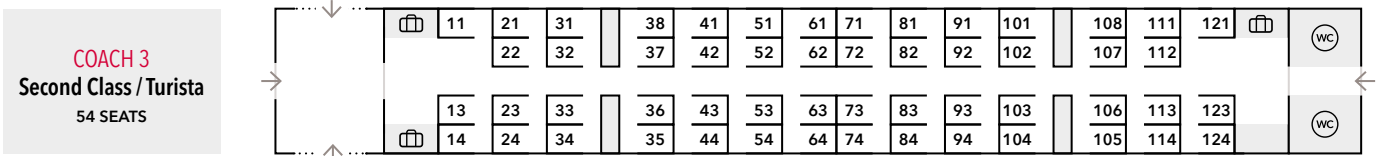

AVE S-100

Madrid – Barcelona – Marseille | Barcelona – Lyon

□ Table 🧳 Luggage 🚻 WC with changing table ♿ PRM space 🧑‍🦺 PRM companion