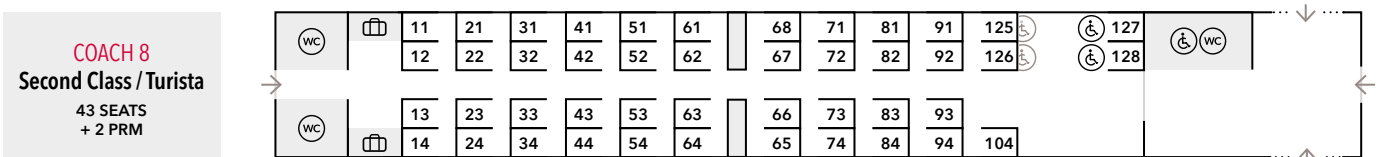

AVE S-100

Madrid – Barcelona – Marseille | Barcelona – Lyon

□ Table 🧳 Luggage 🚻 WC with changing table ♿ PRM space 🧑‍🦺 PRM companion