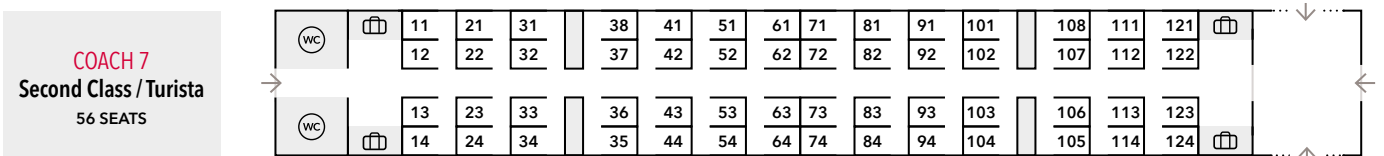

AVE S-100

Madrid – Barcelona – Marseille | Barcelona – Lyon

□ Table 🧳 Luggage 🚻 WC with changing table ♿ PRM space 🧑‍🦺 PRM companion