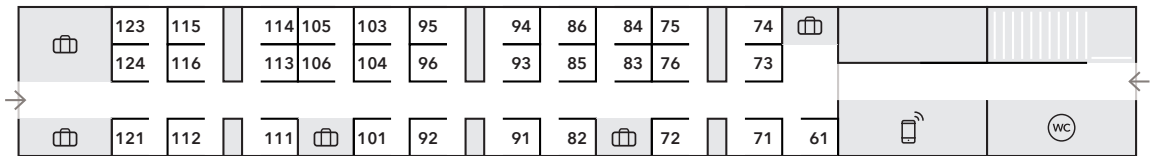

UPPER DECK 38 SEATS

COACH 11 First Class / Preferente

59 SEATS
+ 2 PRM
2N2A61H

LOWER DECK 23 SEATS

UPPER DECK 32 SEATS

COACH 12 First Class / Preferente

60 SEATS
2N2A60R2

LOWER DECK 28 SEATS

UPPER DECK 32 SEATS

COACH 13 First Class / Preferente

60 SEATS
2N2A60R3

LOWER DECK 28 SEATS

□ Table
■ Family Area
🧳 Luggage
🚻 WC
♿ PRM space
♿ PRM companion
📶 Vestibule for mobile phone usage
👶 Baby changing facilities

76 SEATS

LOWER DECK 38 SEATS

WC					12		13 22		24 32		33 41		52		53	
					11		14 21		23 31		34 42		51		54	
					15		18 25		27 35		38 46		48 55		58	
					16		17 26		28 36		37 45		47 56		57	

UPPER DECK 42 SEATS