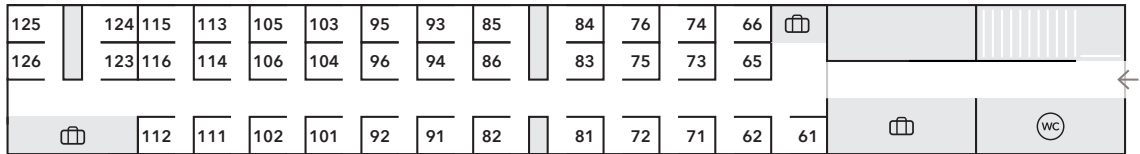

TGV EURODUPLEX

Barcelona – Paris | Barcelona – Toulouse

COACH 11 First Class / Preferente | COACH 12 First Class / Preferente | COACH 13 First Class / Preferente | COACH 14 Buffet car | COACH 15 Second Class / Turista | COACH 16 Second Class / Turista | COACH 17 Second Class / Turista | COACH 18 Second Class / Turista

UPPER DECK 38 SEATS

COACH 11 First Class / Preferente

59 SEATS
+ 2 PRM
2N2A61H

LOWER DECK 23 SEATS

UPPER DECK 32 SEATS

COACH 12 First Class / Preferente

60 SEATS
2N2A60R2

LOWER DECK 28 SEATS

UPPER DECK 32 SEATS

COACH 13 First Class / Preferente

60 SEATS
2N2A60R3

LOWER DECK 28 SEATS

□ Table
■ Family Area
🧳 Luggage
🚻 WC
♿ PRM space
♿ PRM companion
📶 Vestibule for mobile phone usage
👶 Baby changing facilities