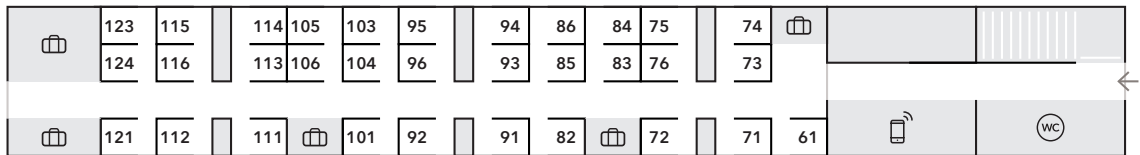

UPPER DECK 38 SEATS

COACH 11 First Class / Preferente

59 SEATS
+ 2 PRM
2N2A61H

LOWER DECK 23 SEATS

UPPER DECK 32 SEATS

COACH 12 First Class / Preferente

60 SEATS
2N2A60R2

LOWER DECK 28 SEATS

UPPER DECK 32 SEATS

COACH 13 First Class / Preferente

60 SEATS
2N2A60R3

LOWER DECK 28 SEATS

□ Table
■ Family Area
🧳 Luggage
🚻 WC
♿ PRM space
♿ PRM companion
📶 Vestibule for mobile phone usage
👶 Baby changing facilities