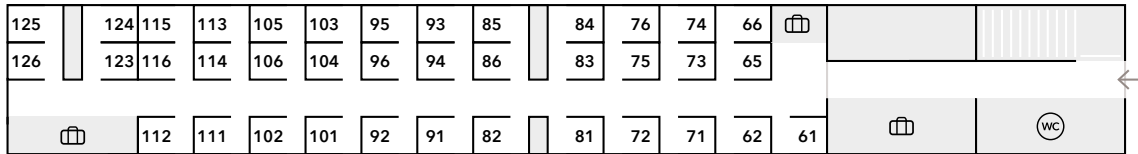

UPPER DECK 38 SEATS

COACH 11 First Class / Preferente

59 SEATS
+ 2 PRM
2N2A61H

LOWER DECK 23 SEATS

UPPER DECK 32 SEATS

COACH 12 First Class / Preferente

60 SEATS
2N2A60R2

LOWER DECK 28 SEATS

UPPER DECK 32 SEATS

COACH 13 First Class / Preferente

60 SEATS
2N2A60R3

LOWER DECK 28 SEATS

□ Table
■ Family Area
🧳 Luggage
🚻 WC
♿ PRM space
♿ PRM companion
📶 Vestibule for mobile phone usage
👶 Baby changing facilities