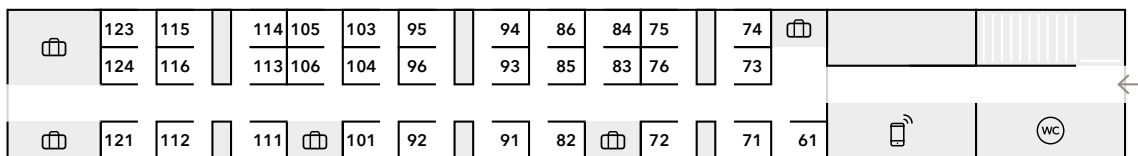

UPPER DECK 38 SEATS

COACH 11 First Class / Preferente

59 SEATS
+ 2 PRM
2N2A61H

LOWER DECK 23 SEATS

UPPER DECK 32 SEATS

COACH 12 First Class / Preferente

60 SEATS
2N2A60R2

LOWER DECK 28 SEATS

UPPER DECK 32 SEATS

COACH 13 First Class / Preferente

60 SEATS
2N2A60R3

LOWER DECK 28 SEATS

□ Table
■ Family Area
🧳 Luggage
🚻 WC
♿ PRM space
♿ PRM companion
📶 Vestibule for mobile phone usage
👶 Baby changing facilities