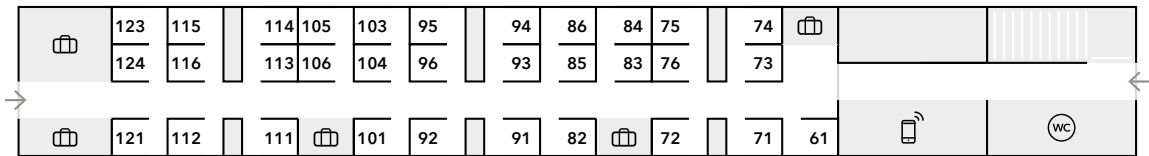

UPPER DECK 38 SEATS

COACH 11 First Class / Preferente

59 SEATS
+ 2 PRM
2N2A61H

LOWER DECK 23 SEATS

UPPER DECK 32 SEATS

COACH 12 First Class / Preferente

60 SEATS
2N2A60R2

LOWER DECK 28 SEATS

UPPER DECK 32 SEATS

COACH 13 First Class / Preferente

60 SEATS
2N2A60R3

LOWER DECK 28 SEATS

□ Table
■ Family Area
🧳 Luggage
🚻 WC
♿ PRM space
♿ PRM companion
📶 Vestibule for mobile phone usage
👶 Baby changing facilities