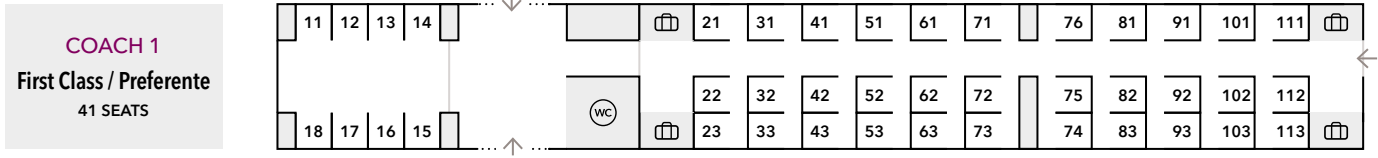

AVE

Madrid – Barcelona – Marsella | Barcelona – Lyon

COACH 1 First Class / Preferente | COACH 2 First Class / Preferente | COACH 3 Second Class / Turista | COACH 4 Buffet car | COACH 5 Second Class / Turista | COACH 6 Second Class / Turista | COACH 7 Second Class / Turista | COACH 8 Second Class / Turista

□ Table 🧳 Luggage 🚻 WC with changing table ♿ PRM space ♿ PRM companion