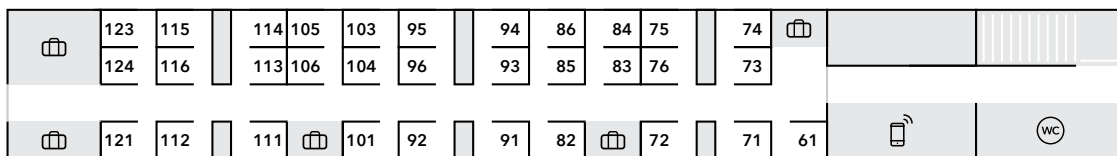

UPPER DECK 32 SEATS

COACH 13

First Class / Preferente

60 SEATS
2N2A60R3