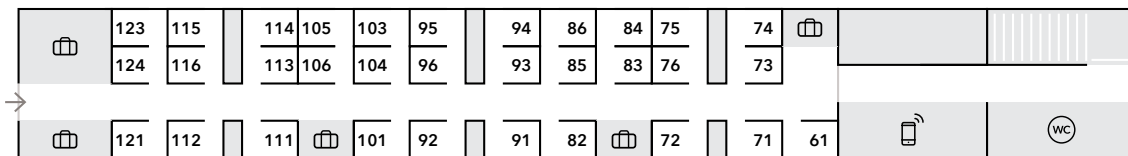

UPPER DECK 32 SEATS

COACH 12

First Class / Preferente

60 SEATS
2N2A60R2