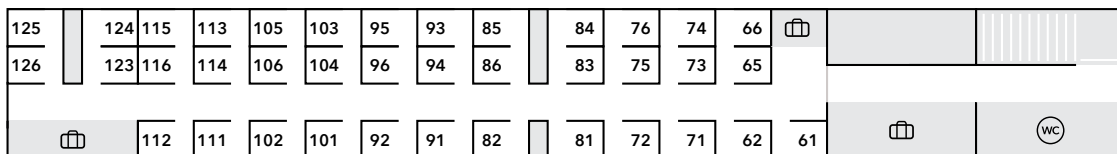

## Barcelona – París

**COACH 11**  
First Class / Preferente

**COACH 12**  
First Class / Preferente

**COACH 13**  
First Class / Preferente

**COACH 14**  
Buffet car

**COACH 15**  
Second Class / Turista

**COACH 16**  
Second Class / Turista

### UPPER DECK 38 SEATS